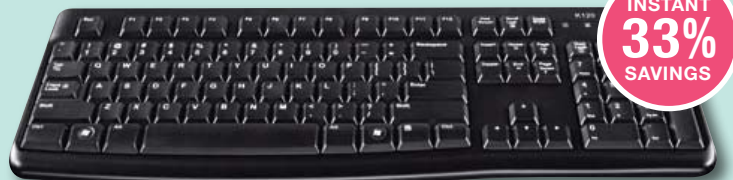

INSTANT 33% SAVINGS

SOFT & QUIET TYPING

Logitech® K120 Keyboard

Spill-resistant design is easy to clean. Bold characters are less likely to wear off. Manufacturer's limited three-year warranty. 18⅞ x 7¼ x 1¹⁄₁₈.

LOG920002478 ..... $14.99